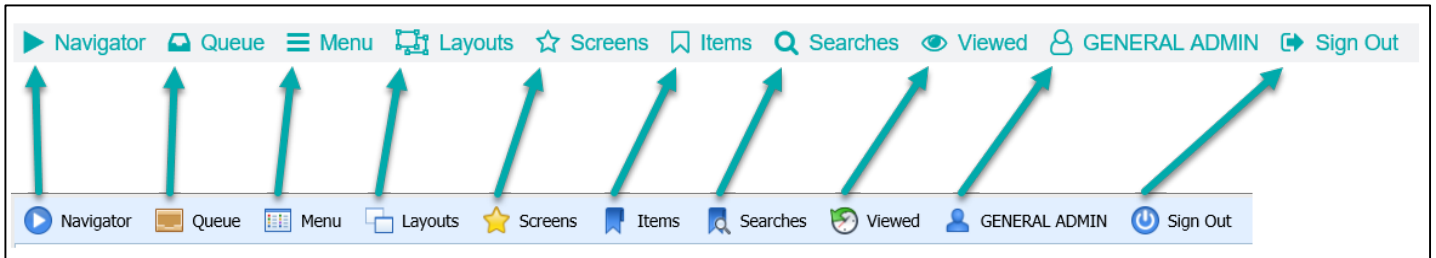

Shown to the right are the three-color themes to be initially offered with the release of C-BN-0116. An additional theme will be forthcoming shortly thereafter. That theme will be a darker version of the Steel Grey theme, with a white font appearing against a dark background.

Current User Interface

New User Interface

Sample of Current User Interface (Left) and Soon-to-be-Released Theme Changes (Right)

Comparison of Current (Bottom) vs New (Top) Iconography (Same browser and same view settings were used)